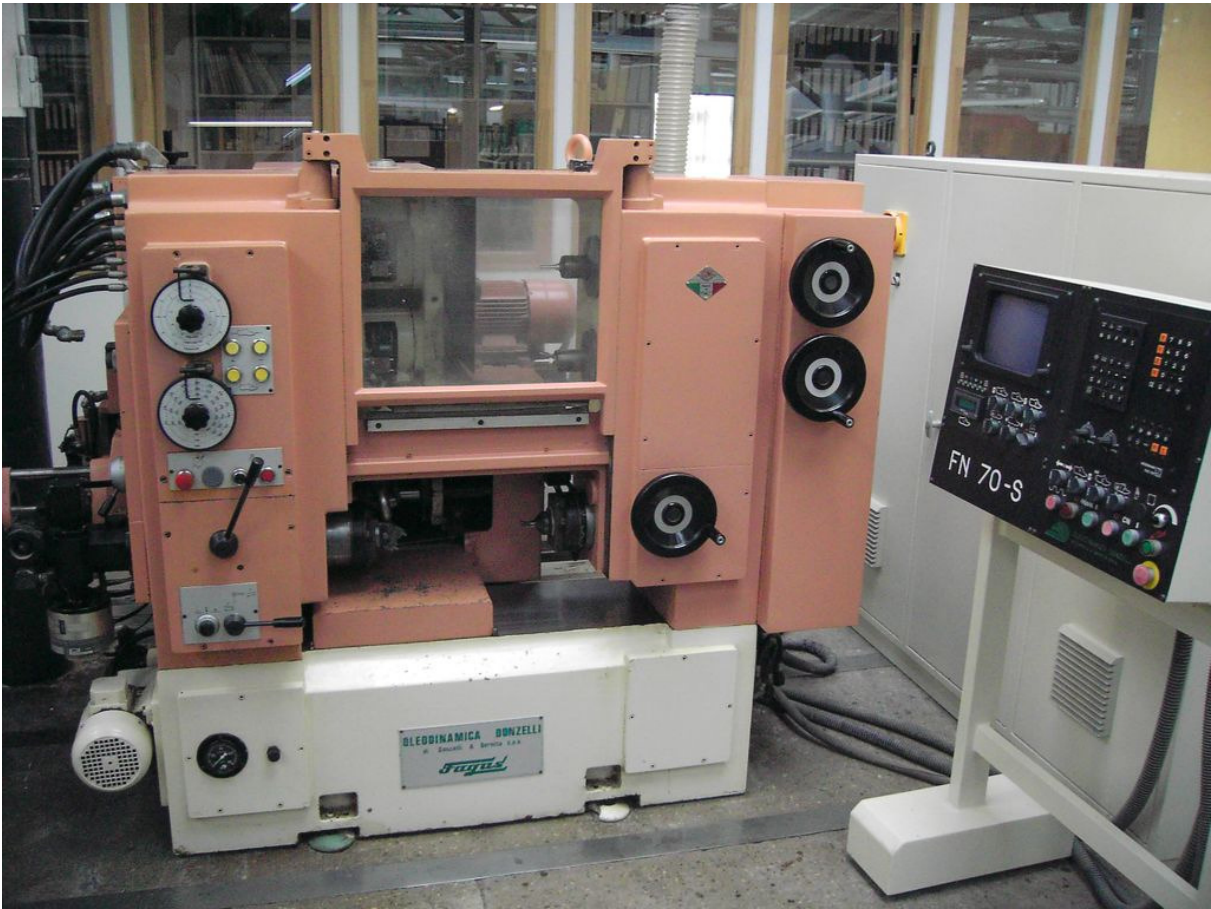

**Roughingmachine Donzelli SGR 180 (Year of construction: 1982)**

**Fineturningmaschine Donzelli FN 70 S (Year of construction: 1985)**

**Roughing and Fineturningmachine (SGR 180 and FN 70 S)**