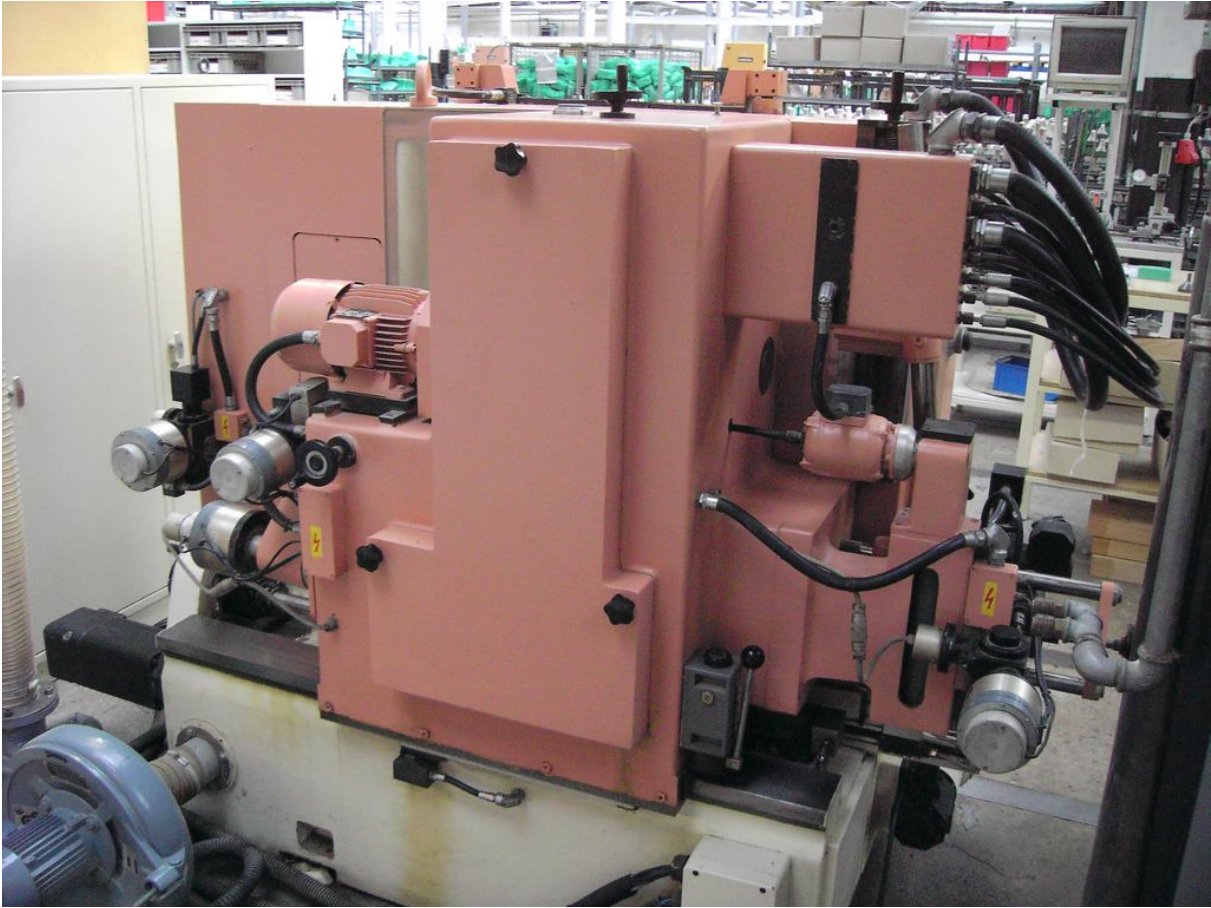

**Roughingmachine Donzelli SGR 180 (Year of construction: 1982)**

**Fineturningmaschine Donzelli FN 70 S (Year of construction: 1985)**

**Roughing and Fineturningmachine (SGR 180 and FN 70 S)**